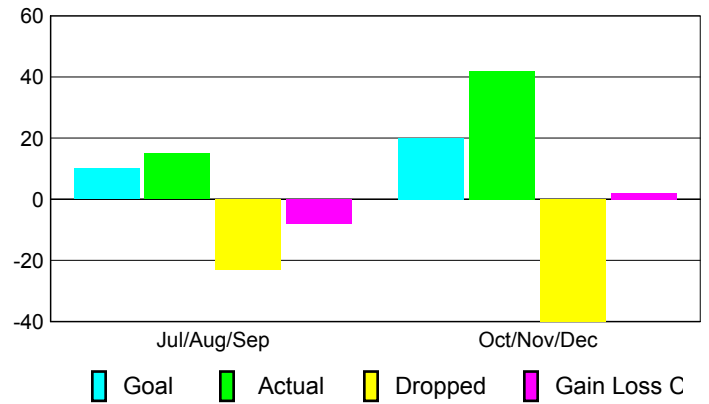

Membership Results 2010-2011

Goal, New, Dropped, Gain/Loss