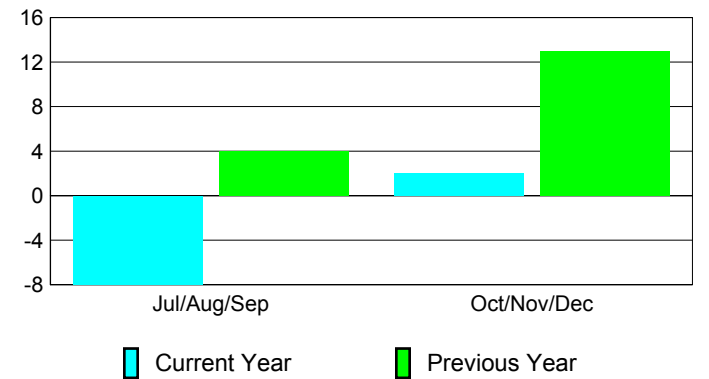

Membership Results
2010-2011

Membership
2009-2010

Month	Net Memb Goal	Actual New Memb	Actual Dropped Memb	Gain/Loss of Memb	Gain/Loss of Memb
Jul/Aug/Sep	10	15	-23	-8	4
Oct/Nov/Dec	20	42	-40	2	13
Totals	30	57	-63	-6	17

Membership Results 2010-2011

Goal, New, Dropped, Gain/Loss

Comparison of Membership Gain/Loss

Current Year Compared to the Previous Year

Gender Comparison 2010-2011