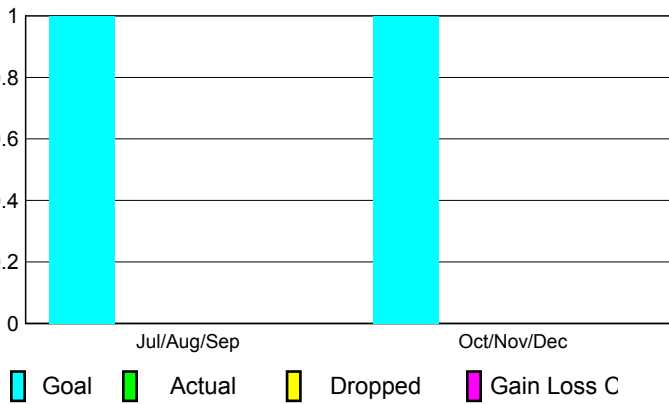

2010-2011 GMT Reports for District (or Undistricted) **District 102 W**

GMT: **Dir. Horst P. Kirchgatterer**

Location: **SWITZERLAND**

GMT CA: **4**

CLUBS

Club Results
2010-2011

Clubs
2009-2010

Month	New Club Goal	Actual New Clubs	Actual Dropped Clubs	Gain/Loss of Clubs	Gain/Loss of Clubs
Jul/Aug/Sep	1	0	0	0	0
Oct/Nov/Dec	1	0	0	0	0
Totals	2	0	0	0	0

Club Results 2010-2011

Goal, New, Dropped, Gain/Loss

Comparison of Club Gain/Loss

Current Year Compared to the Previous Year

YTD Status Quo Clubs 2010-2011

Status Quo Clubs Compared to Status Quo Members

MEMBERSHIP